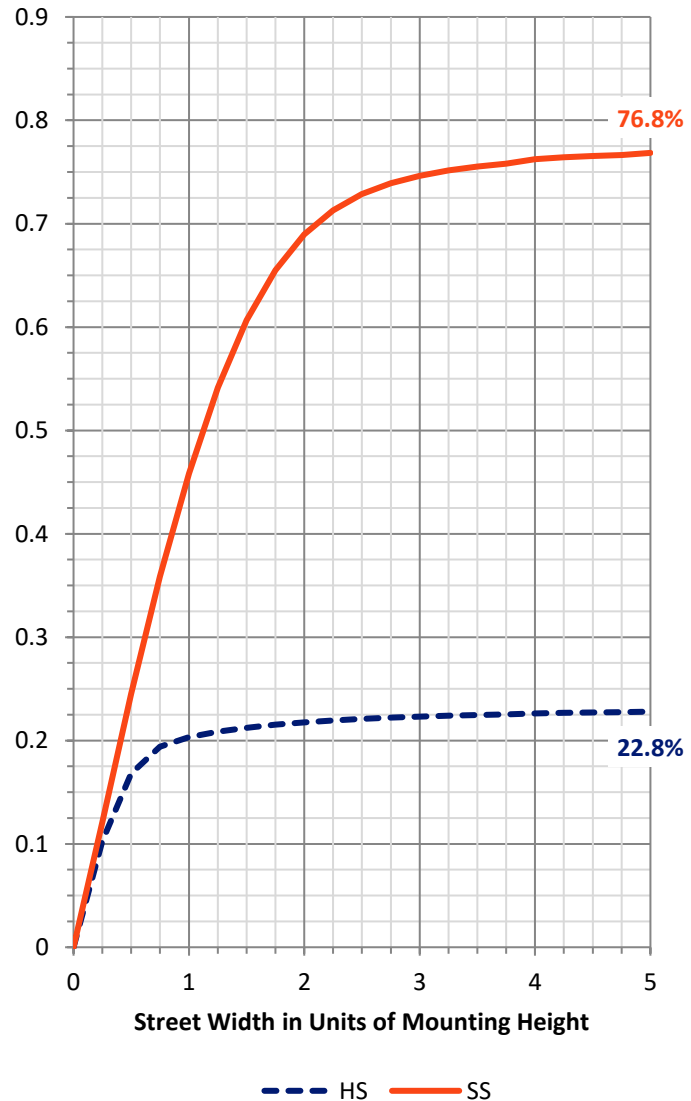

REPORT NUMBER: P151394

CATALOG NUMBER: AVM-F01-LED-E-U-SL3-7030

FLUX DISTRIBUTION:

		Downward	Upward	Total
House Side	Lumens	528.3	0.0	528.3
	% Fixture	23.1	0.0	23.1
Street Side	Lumens	1761.0	0.0	1761.0
	% Fixture	76.9	0.0	76.9
Total	Lumens	2289.2	0.0	2289.2
	% Fixture	100.0	0.0	100.0

Coefficient of Utilization

ZONAL LUMENS:

Zone	Lumens	% Fixture
0°-10°	24.9	1.1
10°-20°	85.4	3.7
20°-30°	150.7	6.6
30°-40°	216.4	9.5
40°-50°	328.6	14.4
50°-60°	483.9	21.1
60°-70°	643.0	28.1
70°-80°	314.6	13.7
80°-90°	41.8	1.8
90°-100°	0.0	0.0
100°-110°	0.0	0.0
110°-120°	0.0	0.0
120°-130°	0.0	0.0
130°-140°	0.0	0.0
140°-150°	0.0	0.0
150°-160°	0.0	0.0
160°-170°	0.0	0.0
170°-180°	0.0	0.0
0°-90°	2289.2	100.0
0°-180°	2289.2	100.0