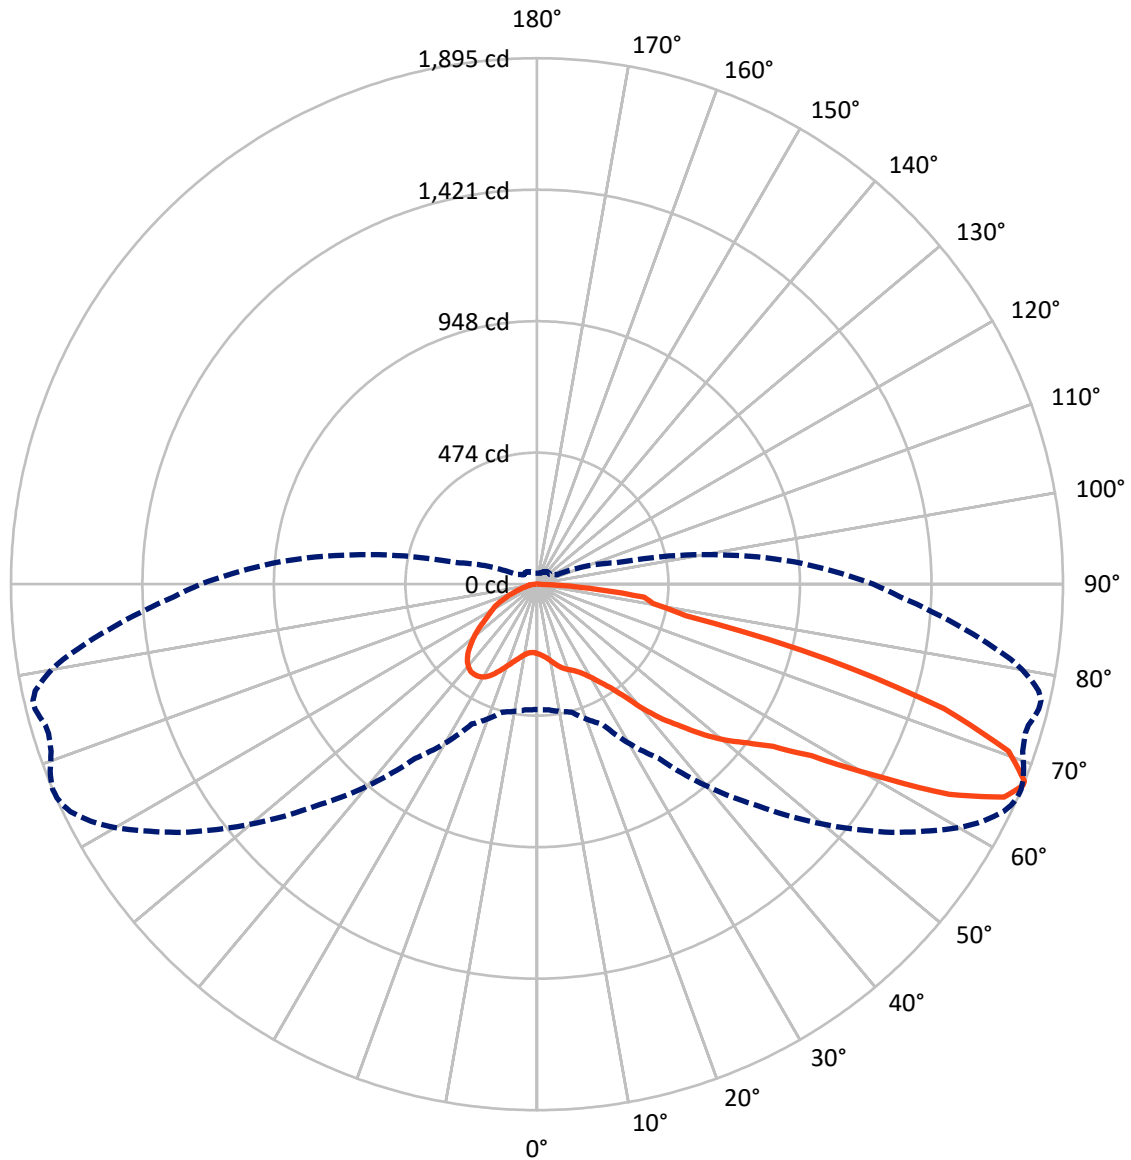

**Summary**

Lumens per Lamp: N/A  
Luminaire Lumens: 2289.2 lumens  
Efficiency: N/A  
Efficacy: 88.4 lumens/watt  
Luminous Opening: Rectangular (W 0.17' x L: 1' x H: 0')  
IES Classification: Type III - Short - Semi-Cutoff  
BUG Rating: B1 - U0 - G1

### Iso-Footcandle Lines of Horizontal Illumination

× Max cd  
 - - - 1/2 Max cd

Based on 10 foot mounting height. Maximum calculated value = 3.2 fc  
 Type III - Short - Semi-Cutoff

REPORT NUMBER: P151394

### Luminous Intensity Polar Plot

— Vertical Plane Through 67-Deg Lateral    - - - Horizontal Cone Through 67-Deg Vertical

REPORT NUMBER: P151394

CATALOG NUMBER: AVM-F01-LED-E-U-SL3-7030

**FLUX DISTRIBUTION:**