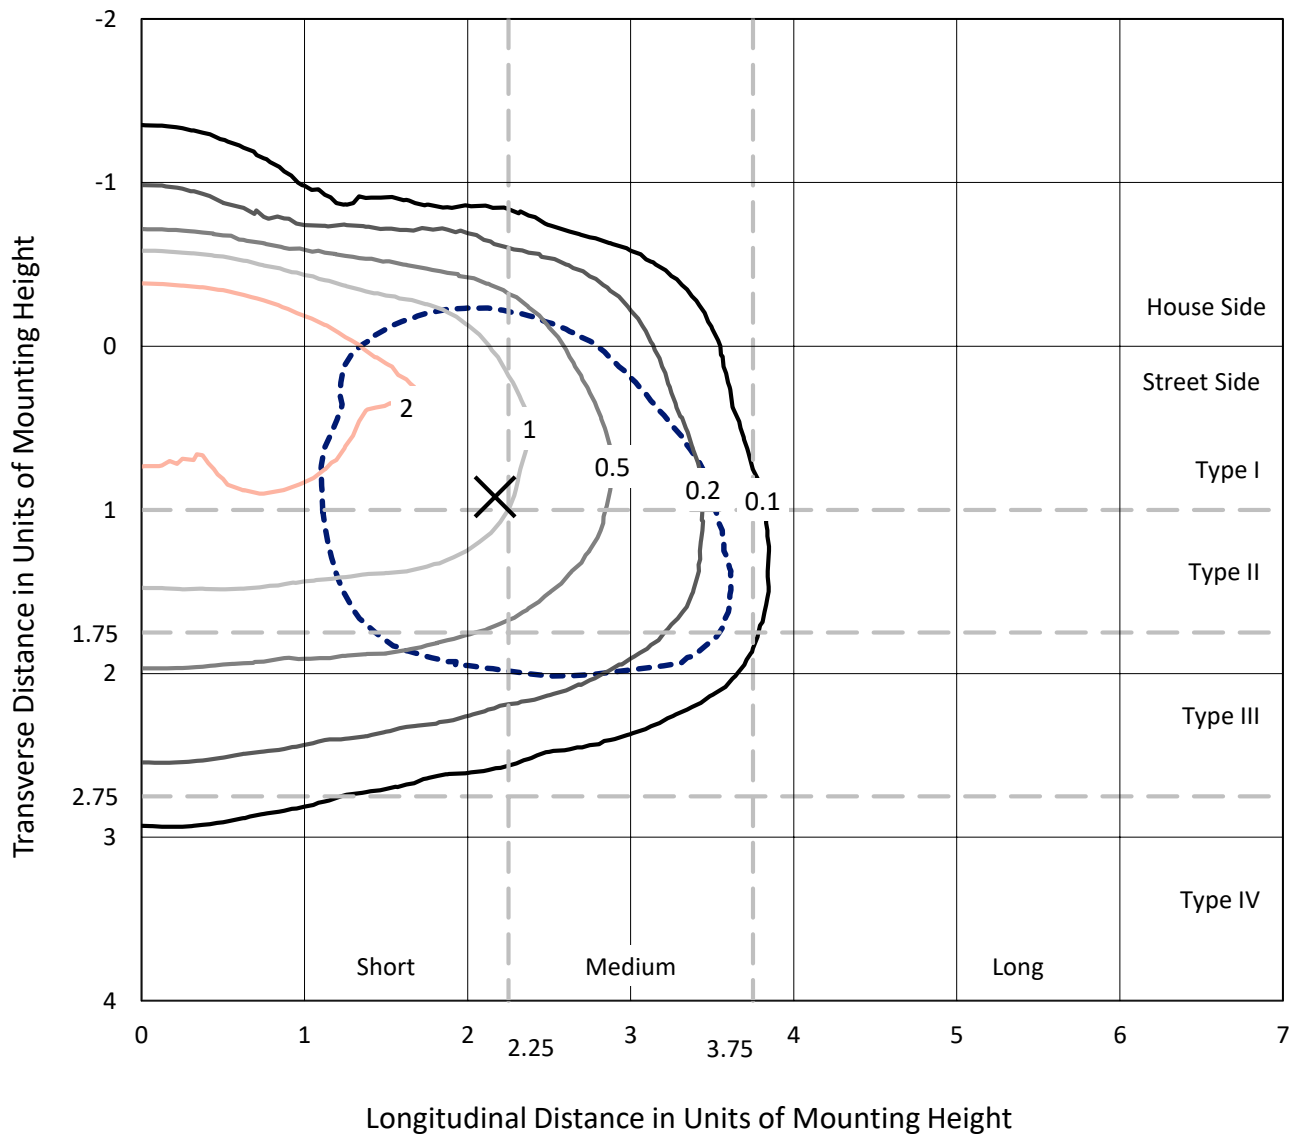

REPORT NUMBER: P151394

CATALOG NUMBER: AVM-F01-LED-E-U-SL3-7030

Iso-Footcandle Lines of Horizontal Illumination

× Max cd
- - - 1/2 Max cd

Based on 10 foot mounting height. Maximum calculated value = 3.2 fc
Type III - Short - Semi-Cutoff