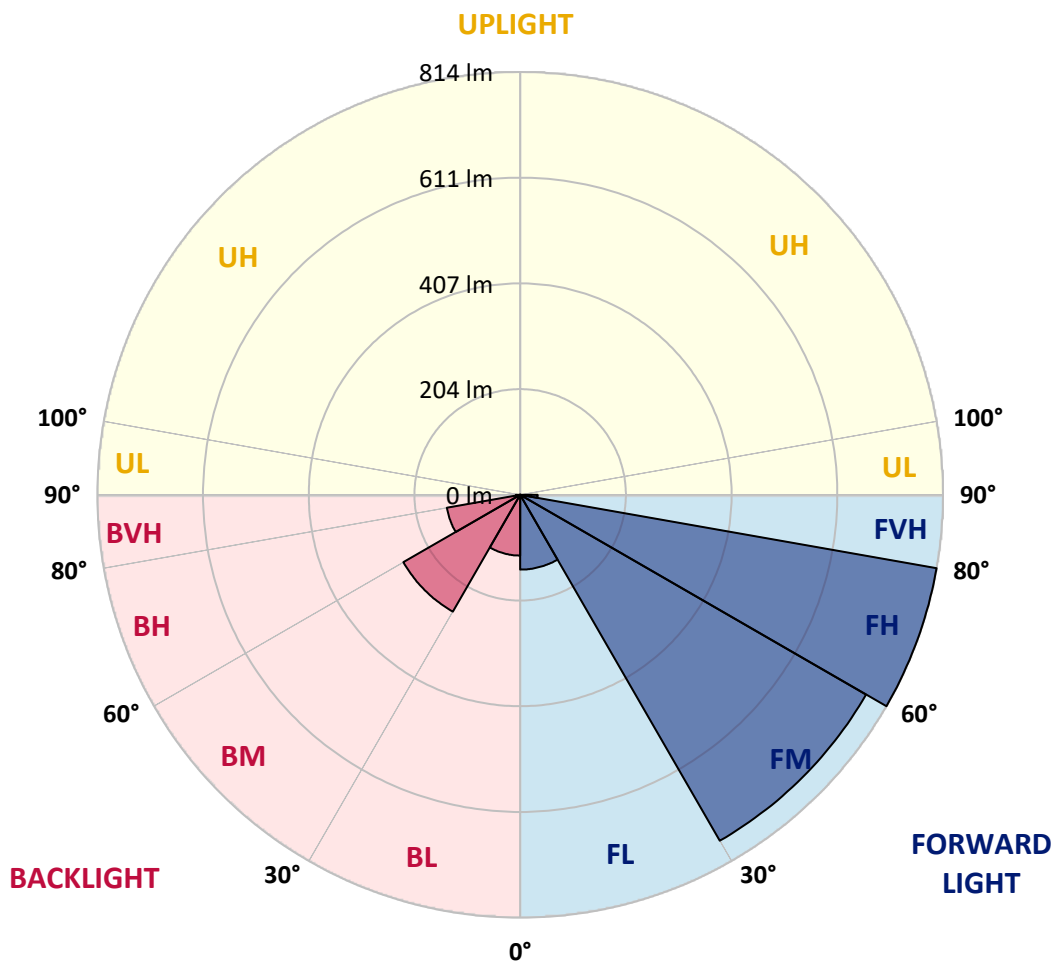

REPORT NUMBER: P151394

CATALOG NUMBER: AVM-F01-LED-E-U-SL3-7030

LUMINAIRE CLASSIFICATION SYSTEM LUMEN TABLE AND BUG RATING:

Zone		Lumens	% Fixture	Zone Rating/Lumen Limit		
				B	U	G
FL	(0°-30°)	144.0	6.3			
FM	(30°-60°)	769.1	33.6			
FH	(60°-80°)	814.3	35.6			G1/1800
FVH	(80°-90°)	33.6	1.5			G1/100
BL	(0°-30°)	117.0	5.1	B1/500		
BM	(30°-60°)	259.7	11.3	B1/1000		
BH	(60°-80°)	143.3	6.3	B1/500		G1/500
BVH	(80°-90°)	8.2	0.4			G0/10
UL	(90°-100°)	0.0	0.0		U0/0	
UH	(100°-180°)	0.0	0.0		U0/0	

BUG Rating: B1-U0-G1

Type III Short